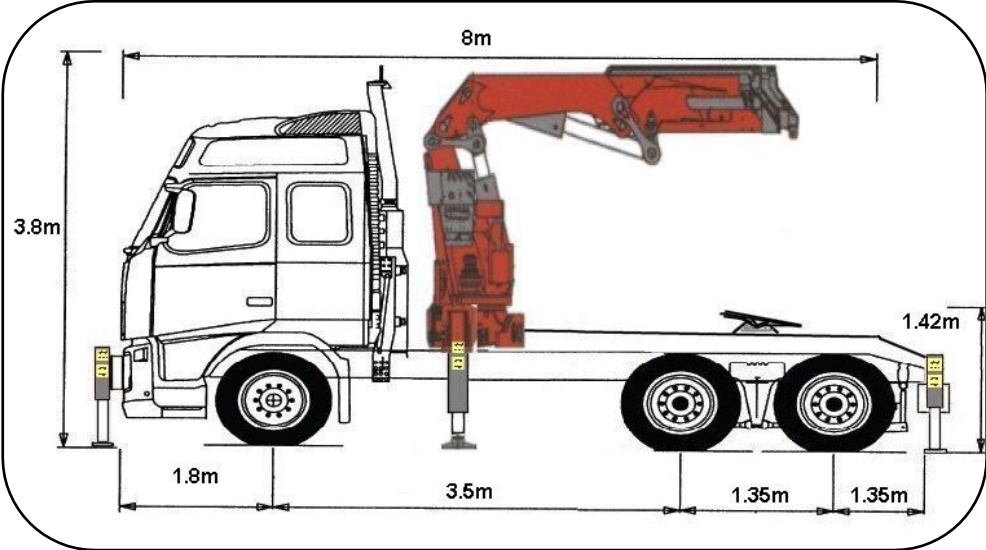

Self Loader - Tractor Unit

Remote Control  
360° Slew  
6 Leg Stability  
Volvo FH12  
6 X 4  
Heavy Haulage  
Unit

Palfinger 56 Ton/Meter

<u>Outreach</u>	<u>Capacity</u>
4.4m	11,240kg
5.8m	8,370kg
7.5m	6,320kg
9.4m	4,920kg
11.4m	3,990kg
13.7m	3,310kg