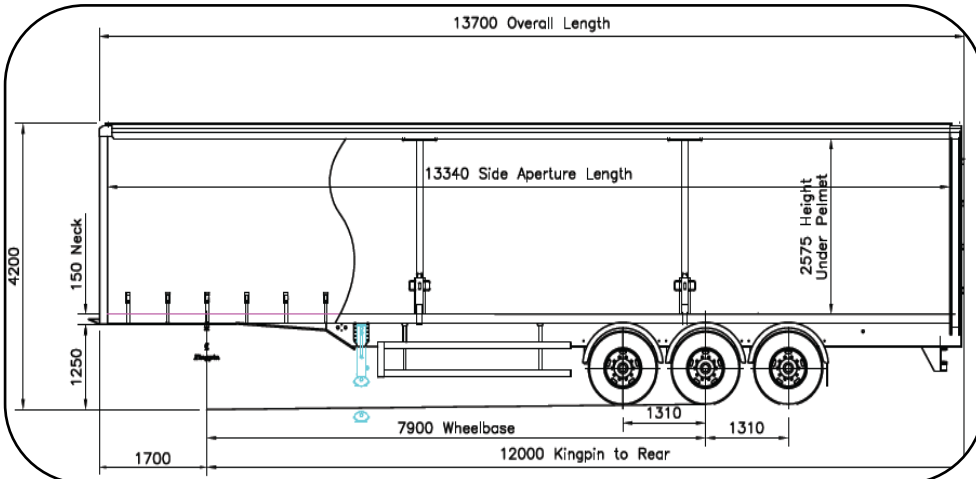

13.6m Euroliner

- Opening Roof
- Opening sides
- 26 Ton Payload
- Air raise/lower
- 4m Overall Height for continental use
- 4.5m Height for UK use
- 26 Pallet capacity
- ADR type II