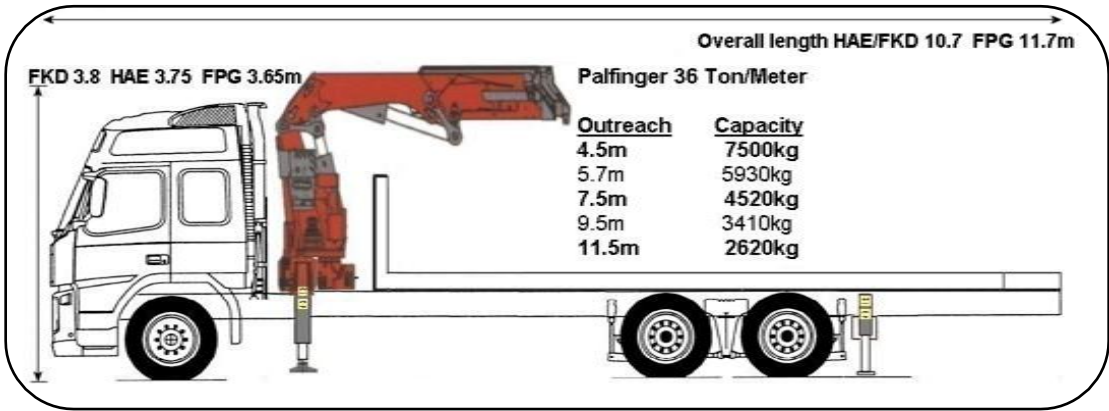

Self Loader - Rigid Unit

- Remote Control
- 360° Slew
- Air Suspension
- With/Without Rear Ramps
- With/Without Trailer

Bed

Height / Length

FKD	1.4m / 6.5 + 1.2
FPG	1.3m / 7.7m
HAE	1.32m / 6.6 + 1m